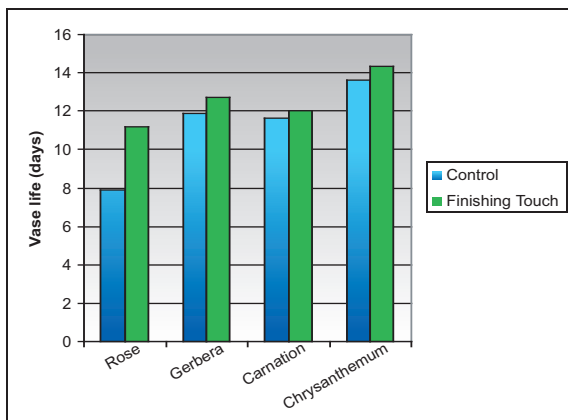

Floralife® **RESEARCH UPDATE**

Anil Ranwala, PhD., Chief Scientist, Floralife, Inc.
October, 2006 Volume 8, Issue 10

Effects of Floralife Finishing Touch™ Finishing Spray Mist on Cut Flowers

Background

Floralife Finishing Touch™ finishing spray mist is used to refresh, hydrate and protect fresh flowers, foliage and potted plants. This product is ideal as the finishing step to floral projects such as vase designs, corsages, arrangements, and wedding designs.

Research

An experiment was conducted in the Floralife® laboratory to test the effects of Floralife Finishing Touch™ finishing spray mist on several cut flower types. Fresh cut flowers placed in Floralife® flower food were misted with either water (control) or Floralife Finishing Touch™ finishing spray mist. After the spray, flowers were kept in an evaluation room and evaluated for postharvest quality.

Results

Water   Floralife Finishing Touch™ finishing spray mist
Appearance of Flowers on Day 12

Conclusion

Floralife Finishing Touch™ finishing spray mist is beneficial for the cut flowers tested.

For more information or to download a copy of our "Care and Handling Manual," visit www.floralife.com. Questions? e-mail: info@floralife.com

Floralife®
The Care and Handling Experts

Division of AgroFresh Inc.

751 Thunderbolt Drive, Walterboro, SC 29488
Ph 800.323.3689 ~ 843.538.3839
Fax 800.471.4248
E-mail: info@floralife.com ~ www.floralife.com